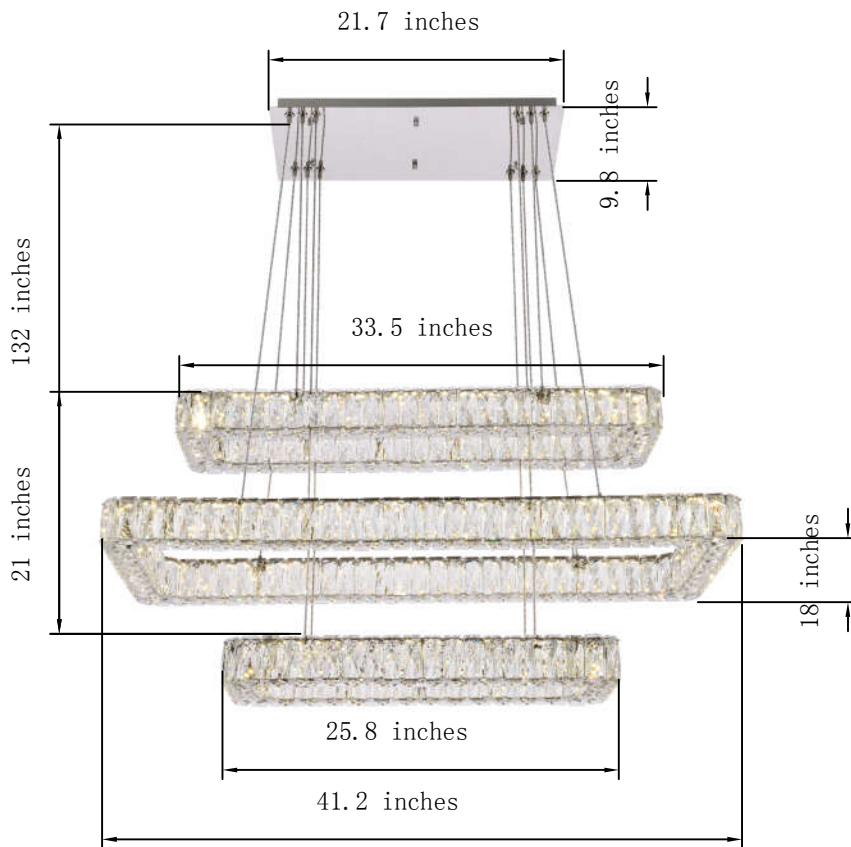

PRODUCT SPECIFICATION SHEET

MONROE COLLECTION

MONROE 3-Light Chrome Pendant Clear Crystal

Chrome
Item No:3504G42L3C

Satin Gold
Item No:3504G42L3G

Black
Item No:3504G42L3BK

Available Finishes

The Collection is composed of ,Pendants,
Bathroom Lamp and Flush Mounts

Dimensions

Canopy Size(in)	L21.7"W9.8"H1"
Chain/Rod Length	78.7"
Length	41.2"
Width	18"
Height	21"
Maximum Height	80"

Specifications

Finish	3 Finishes
Material	Stainless Steel+Iron+Crystal
Crystal Color	Clear
Type	Pendant
Hanging Device	Steel Wire
Voltage	110-125V
Dimmable	YES
Warranty	1 Year Limited
Shipment Type	Small Parcel

Bulb / Socket

Socket Type	LED
Number of Lights	3
Wattage/Bulb	115W
Included	YES

Installation

Indoor/Outdoor	Indoor
Dry/Wet/Damp	Dry
Weight	65 LBS
Wire Length	132"
Safety Rating	ETL Listed
Color temperature	4000K/3000K
Lumen	9200 LM
CRI	85